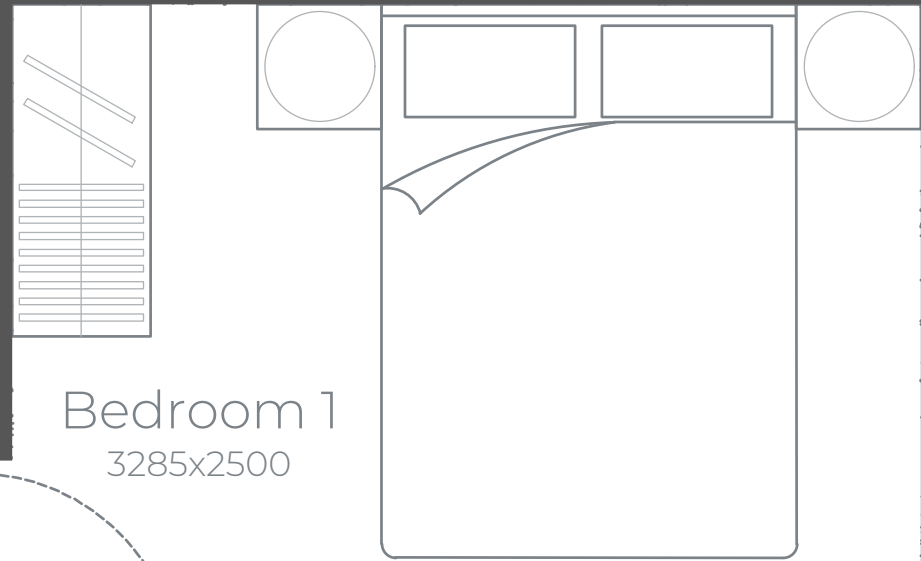

7000.0

5800.0

Kitchen
3300x2800

Bedroom 1
3285x2500

Toilet
1130x2145

Shower
1130x1100

Bedroom 2
3285x1700

Living Room
3300x2700

window

window

window